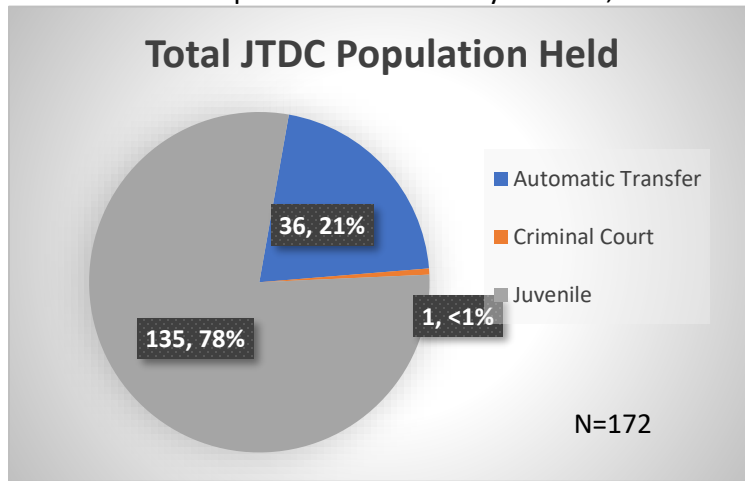

Daily Data Dashboard – July 26, 2023
Demographics for JTDC Population
Wednesday Morning Midnight Count

Total # of probation Involved youth¹: 1,252

¹ Probation Active: Any youth who is pending sentencing with an active social history, has been formally placed on probation or supervision with Cook County Juvenile Probation on the date of the report.

*Age, Gender and Race for Criminal Court population (N=1) is not represented in this report.

Data sources: cFive Supervisor – Probation Population and RMIS – JTDC Population

Daily Data Dashboard – July 26, 2023
Demographics for JTDC Population
Wednesday Morning Midnight Count