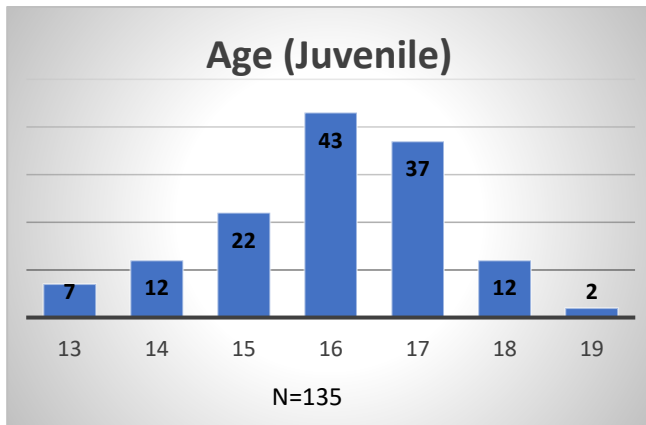

Daily Data Dashboard – July 26, 2023
Demographics for JTDC Population
Wednesday Morning Midnight Count

Total # of probation Involved youth¹: 1,252

¹ Probation Active: Any youth who is pending sentencing with an active social history, has been formally placed on probation or supervision with Cook County Juvenile Probation on the date of the report.

*Age, Gender and Race for Criminal Court population (N=1) is not represented in this report.

Data sources: cFive Supervisor – Probation Population and RMIS – JTDC Population

Daily Data Dashboard – July 26, 2023
Demographics for JTDC Population
Wednesday Morning Midnight Count