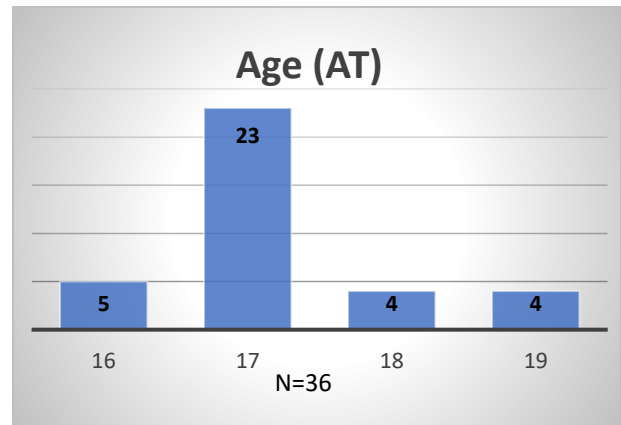

Daily Data Dashboard – July 26, 2023
Demographics for JTDC Population
Wednesday Morning Midnight Count

Total # of probation Involved youth¹: 1,252

¹ Probation Active: Any youth who is pending sentencing with an active social history, has been formally placed on probation or supervision with Cook County Juvenile Probation on the date of the report.

*Age, Gender and Race for Criminal Court population (N=1) is not represented in this report.

Data sources: cFive Supervisor – Probation Population and RMIS – JTDC Population

Daily Data Dashboard – July 26, 2023
Demographics for JTDC Population
Wednesday Morning Midnight Count