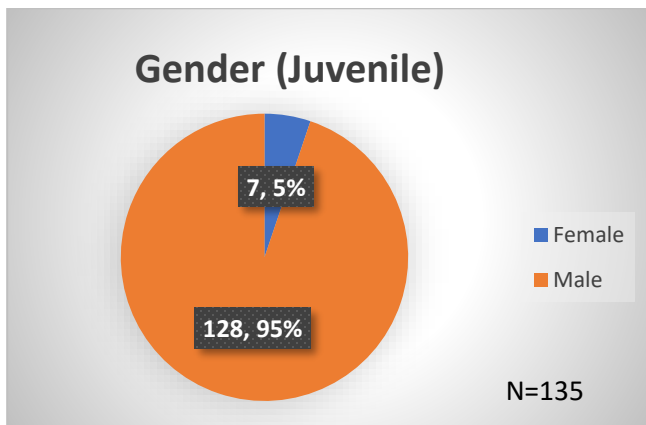

Daily Data Dashboard – July 26, 2023
Demographics for JTDC Population
Wednesday Morning Midnight Count

Total # of probation Involved youth¹: 1,252

¹ Probation Active: Any youth who is pending sentencing with an active social history, has been formally placed on probation or supervision with Cook County Juvenile Probation on the date of the report.

*Age, Gender and Race for Criminal Court population (N=1) is not represented in this report.

Data sources: cFive Supervisor – Probation Population and RMIS – JTDC Population

Daily Data Dashboard – July 26, 2023
Demographics for JTDC Population
Wednesday Morning Midnight Count