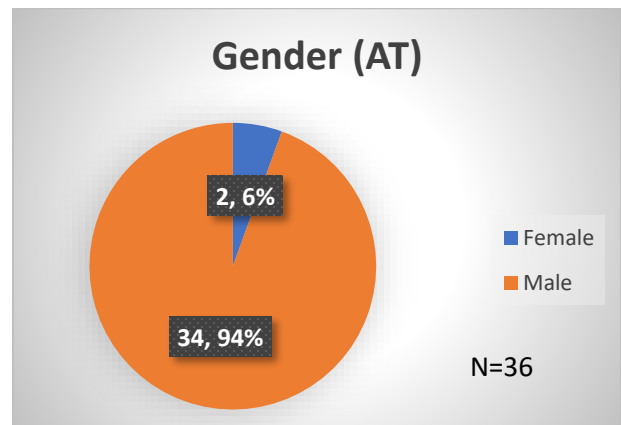

Daily Data Dashboard – July 26, 2023
Demographics for JTDC Population
Wednesday Morning Midnight Count

Total # of probation Involved youth¹: 1,252

¹ Probation Active: Any youth who is pending sentencing with an active social history, has been formally placed on probation or supervision with Cook County Juvenile Probation on the date of the report.

*Age, Gender and Race for Criminal Court population (N=1) is not represented in this report.

Data sources: cFive Supervisor – Probation Population and RMIS – JTDC Population

Daily Data Dashboard – July 26, 2023
Demographics for JTDC Population
Wednesday Morning Midnight Count